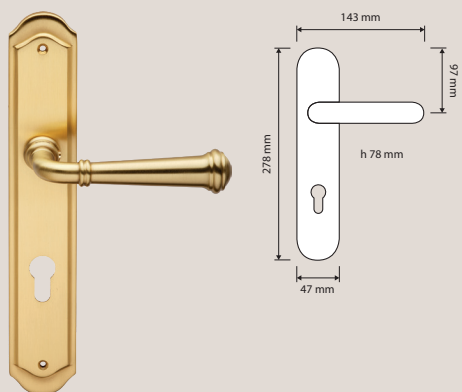

Decor

Finiture / Finishes

CR | Cromo lucido /
Polished chrome

NL | Nickel lucido /
Polished nickel

OL | Ottone lucido
verniciato / *Polished
brass*

OS | Ottone satinato /
Satin brass

OZ | Oro zecchino /
Gold plated

Keeper of a timeless design, Decor combines sober, elegant and symmetrical lines with the timeless elegance of the Neoclassical style to create a symphony of beauty.

Collezione / Collection

1790 RB 011
Maniglia con rosetta
art.011 / Door handle
on rose art.011

1790 PL
Maniglia con placca
art.950 / Door
handle on plate
art.950

1790 DK
Maniglia per finestra
con movimento DK 4
posizioni / Window
handle with DK
movement 4 clicks

1790 SK
Maniglia per finestra
con movimento
DK SmartBlock /
Window handle
with DK SmartBlock
movement

1790 MN 400
Maniglione. Interassi
disponibili 300-400-
500-600-800. / Pull
handle. Available
distances 300-400-
500-600-800.