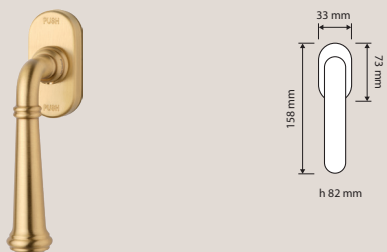

Keeper of a timeless design, Decor combines sober, elegant and symmetrical lines with the timeless elegance of the Neoclassical style to create a symphony of beauty.

Collezione / Collection

1790 RB 011
Maniglia con rosetta
art.011 / Door handle
on rose art.011

1790 PL
Maniglia con placca
art.950 / Door
handle on plate
art.950

1790 DK
Maniglia per finestra
con movimento DK 4
posizioni / Window
handle with DK
movement 4 clicks

1790 SK
Maniglia per finestra
con movimento
DK SmartBlock /
Window handle
with DK SmartBlock
movement

1790 MN 400
Maniglione. Interassi
disponibili 300-400-
500-600-800. / Pull
handle. Available
distances 300-400-
500-600-800.