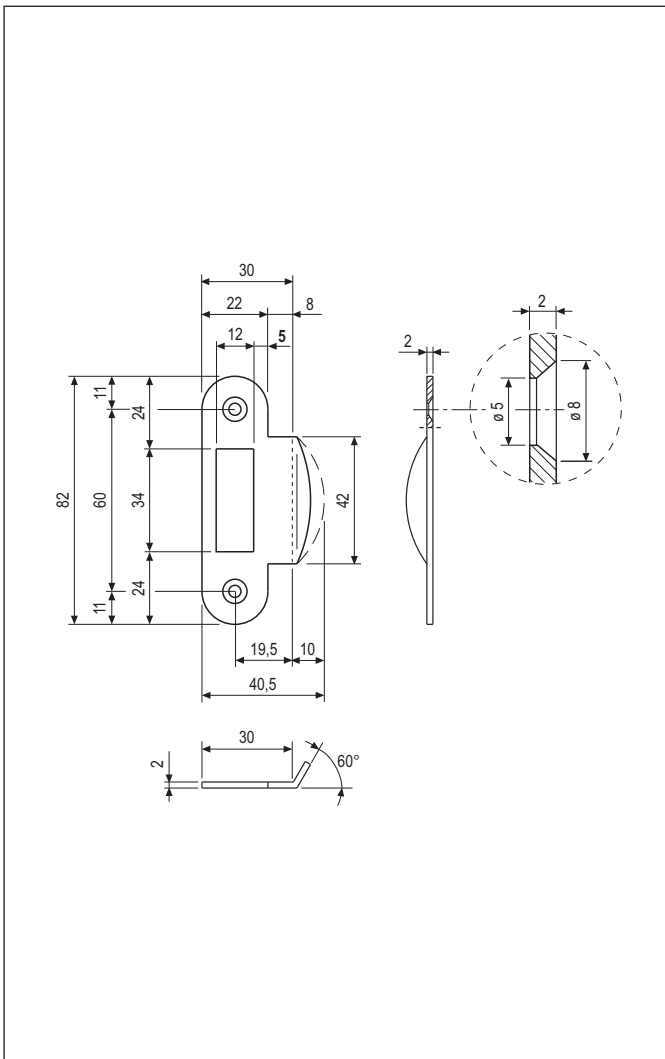

22x82 mm striker - for Mediana Evolution and Centro latch only, round ends with round lip 8 mm

Description

Steel or brass striker with round ends, 22 mm wide, 82 mm long. Lip with rounded edge, bent 10 mm from the side of the striker for jamb protection where the spring latch strikers. Suitable for both right and left-handed applications

Application

Used in combination with Mediana Evolution and Centro latch only, on flush doors with timber frame.

Mounting

Mill the frame according to the dimensions shown in the diagram. Install the striker with the lip bend flush with the edge of the frame. Fasten with two 4x25 mm screws.