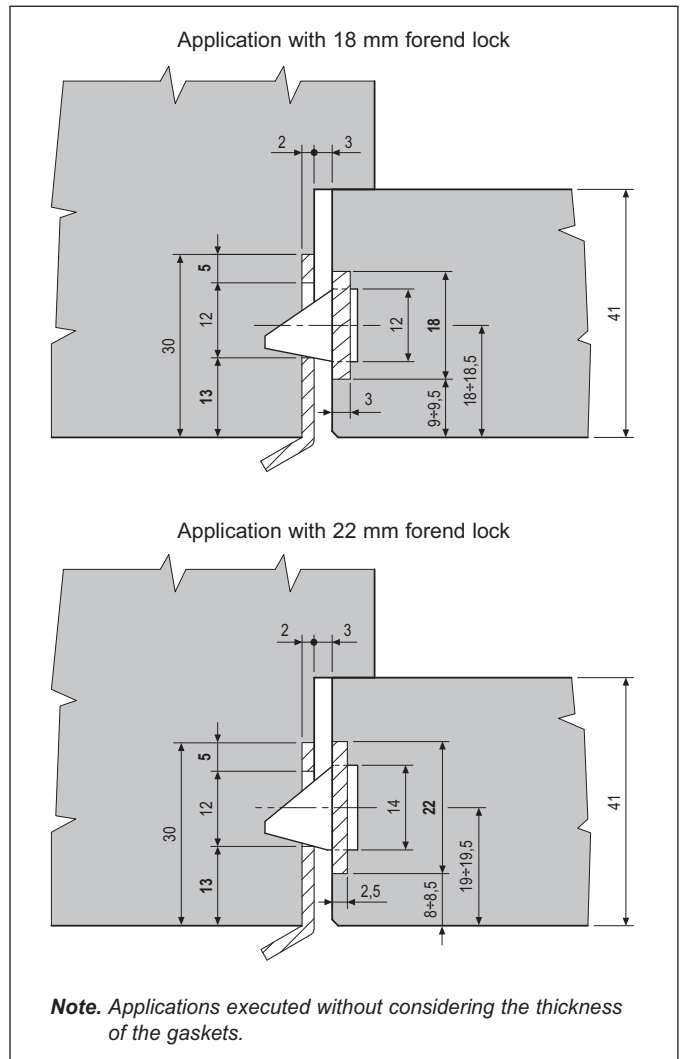

22x82 mm striker - for Mediana Evolution and Centro latch only, round ends with round lip 8 mm

Description

Steel or brass striker with round ends, 22 mm wide, 82 mm long. Lip with rounded edge, bent 10 mm from the side of the striker for jamb protection where the spring latch strikers. Suitable for both right and left-handed applications

Application

Used in combination with Mediana Evolution and Centro latch only, on flush doors with timber frame.

Mounting

Mill the frame according to the dimensions shown in the diagram. Install the striker with the lip bend flush with the edge of the frame. Fasten with two 4x25 mm screws.