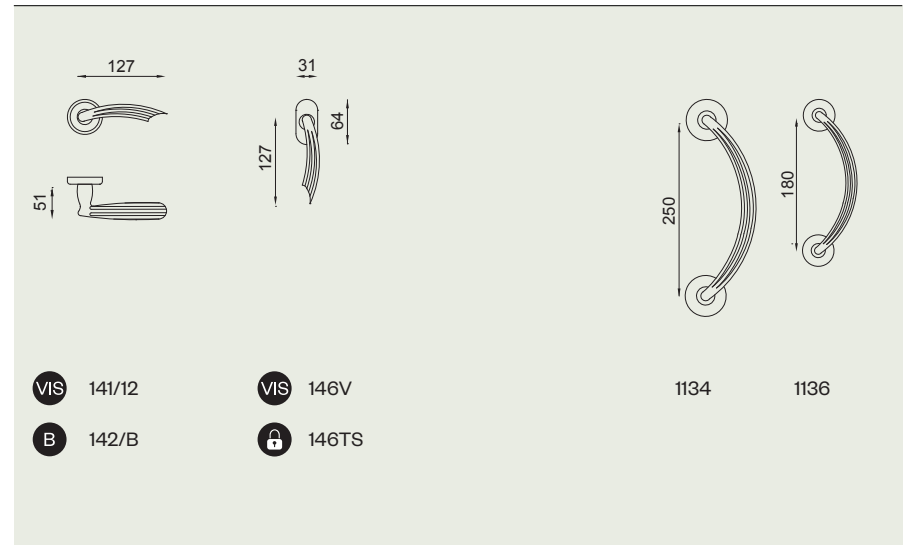

beverly

design:
Mauro Ronchi

Ottone stampato a caldo
Hot stamped brass

OLV
Lucido
Polished

OGH
Bronzo satinato opaco
Matt satin bronze

141/12
OLV

228-

dnd 2018/2019