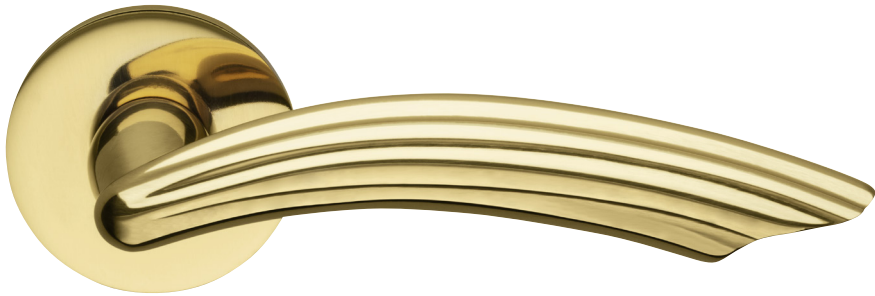

beverly

design:
Mauro Ronchi

Ottone stampato a caldo
Hot stamped brass

OLV
Lucido
Polished

OGH
Bronzo satinato opaco
Matt satin bronze

141/12
OLV

228-

dnd 2018/2019