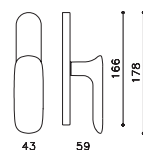

Conca

Patricia Urquiola 2014

M236B

rosetta bassa/low rosette

C236

K236B

ottone/brass

CR cromo lucido/bright chrome

CO cromo satinato/satin chrome

IS superinox sat./superstainlesssteel satin

RS superrame satinato/supercopper satin

DS superbronzo satinato/superbronze satin

US superantracite sat./superanthracite satin

M236RB8B
M236RY8B

M236RSB8B

M236VB8B
M236VY8B

M236VSB8B

C236

K236B

K236P