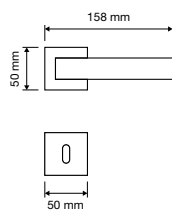

made in Italy | patented design

Cromo lucido
polished chrome
CR

Cromo satinato
satin chrome
CS

Antracite satinato
satin anthracite
AS

Nero opaco
matt black
VE

489 RB 024 

489 RB 088

489 SK 