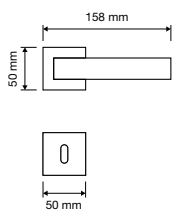

made in Italy | patented design

Cromo lucido
polished chrome
CR

Cromo satinato
satin chrome
CS

Antracite satinato
satin anthracite
AS

Nero opaco
matt black
VE

489 RB 024 

489 RB 088

489 SK 