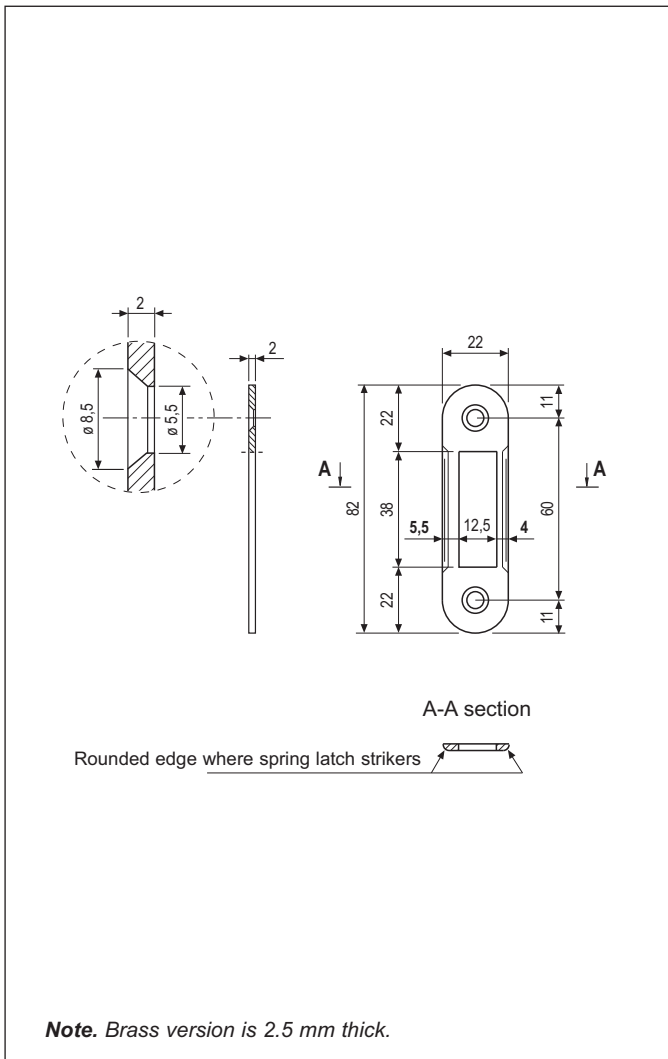

22x82 mm striker - for Mediana Evolution and Centro latch only, round ends

Description

Steel or brass striker with round ends, 22 mm wide, 82 mm long. Suitable for both right and left-handed applications.

Selection & Application

Used in combination with Mediana Evolution and Centro latch only, on rebated doors with timber frame.

Mounting

Mill the frame according to the dimensions shown in the diagram. Install the striker flush with the edge of the frame. Fasten with two 4x25 mm screws.

Order Specifications

Material	SALES CODE		
	Ref.	Model	Finish code
STEEL	B01000	40	XX

Note. Refer to the price list in force to check the availability of the finishes.