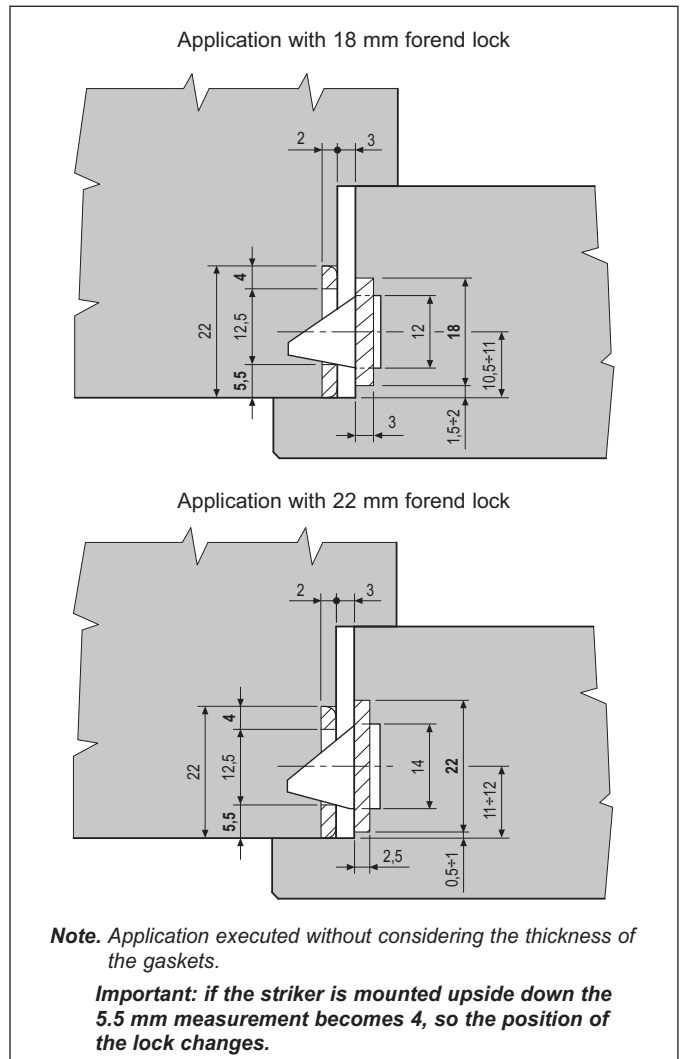

22x82 mm striker - for Mediana Evolution and Centro latch only, round ends

Description

Steel or brass striker with round ends, 22 mm wide, 82 mm long. Suitable for both right and left-handed applications.

Selection & Application

Used in combination with Mediana Evolution and Centro latch only, on rebated doors with timber frame.

Mounting

Mill the frame according to the dimensions shown in the diagram. Install the striker flush with the edge of the frame. Fasten with two 4x25 mm screws.