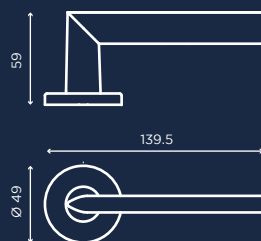

C00898

C00811_DK

WINTER _ design Alessio Rigamonti
C004
cromo satinato
satin chrome

-  oro lucido
polished brass
-  oro satinato opaco
matt satin brass
-  cromo lucido
chrome plated
-  cromo satinato
satin chrome
-  nero lucido
bright black
-  nero opaco
matt black