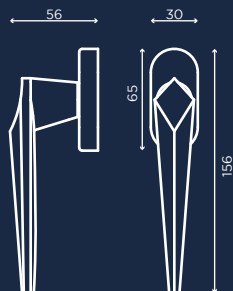

- oro lucido
  polished brass
- oro satinato opaco
  matt satin brass
- cromo lucido
  chrome plated
- cromo satinato
  satin chrome
- nero lucido
  bright black
- nero opaco
  matt black

C00998

C00911_DK