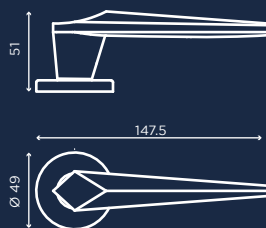

- oro lucido
  polished brass
- oro satinato opaco
  matt satin brass
- cromo lucido
  chrome plated
- cromo satinato
  satin chrome
- nero lucido
  bright black
- nero opaco
  matt black

C00998