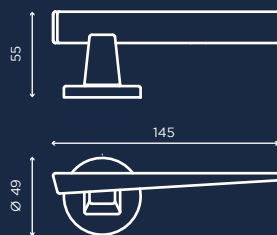

C00898

C00811_DK

WINTER _ design Alessio Rigamonti
C004
cromo satinato
satin chrome

-  oro lucido
polished brass
-  oro satinato opaco
matt satin brass
-  cromo lucido
chrome plated
-  cromo satinato
satin chrome
-  nero lucido
bright black
-  nero opaco
matt black