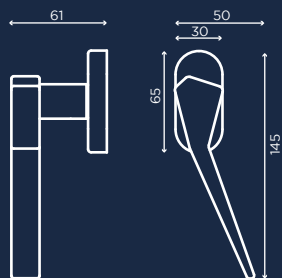

C00699

C00611_DK

VASILIJ _ *design Alessio Rigamonti*
C008
cromo lucido
chrome plated

-  oro lucido
polished brass
-  oro satinato opaco
matt satin brass
-  cromo lucido
chrome plated
-  cromo satinato
satin chrome
-  nero lucido
bright black
-  nero opaco
matt black