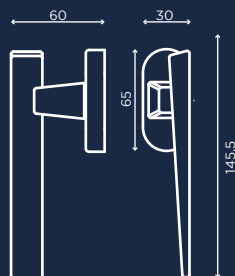

C00898

C00811_DK

WINTER _ design Alessio Rigamonti
C004
cromo satinato
satin chrome

-  oro lucido
polished brass
-  oro satinato opaco
matt satin brass
-  cromo lucido
chrome plated
-  cromo satinato
satin chrome
-  nero lucido
bright black
-  nero opaco
matt black