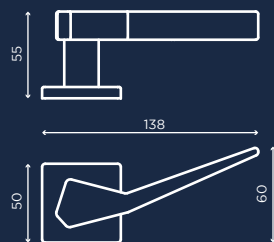

UPPER _ *design Alessio Rigamonti*
C006
nero opaco
matt black

INEDITA
A NEW STORY BEGINS

-  oro lucido
polished brass
-  oro satinato opaco
matt satin brass
-  cromo lucido
chrome plated
-  cromo satinato
satin chrome
-  nero lucido
bright black
-  nero opaco
matt black