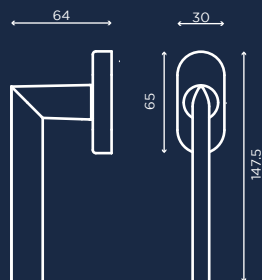

- oro lucido
  polished brass
- oro satinato opaco
  matt satin brass
- cromo lucido
  chrome plated
- cromo satinato
  satin chrome
- nero lucido
  bright black
- nero opaco
  matt black

C00498

C00411_DK