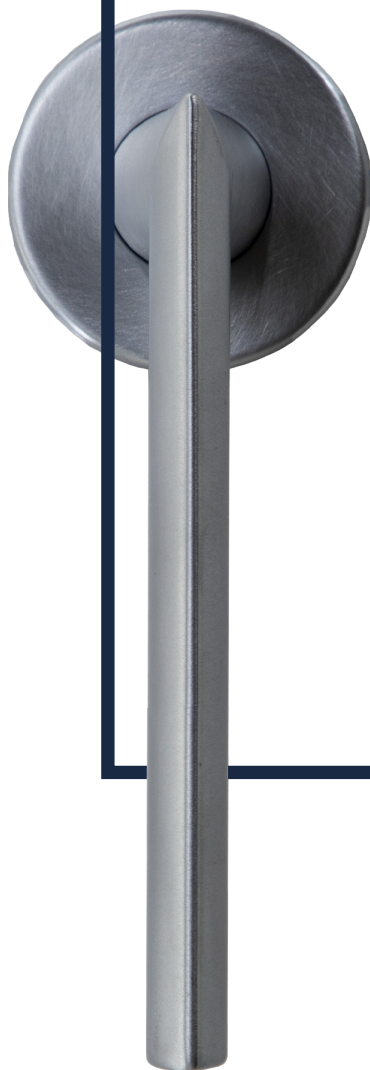

UPPER _ *design Alessio Rigamonti*
C006
nero opaco
matt black

INEDITA
A NEW STORY BEGINS

-  oro lucido
polished brass
-  oro satinato opaco
matt satin brass
-  cromo lucido
chrome plated
-  cromo satinato
satin chrome
-  nero lucido
bright black
-  nero opaco
matt black

C00699

C00611_DK

VASILIJ _ *design Alessio Rigamonti*
C008
cromo lucido
chrome plated

-  oro lucido
polished brass
-  oro satinato opaco
matt satin brass
-  cromo lucido
chrome plated
-  cromo satinato
satin chrome
-  nero lucido
bright black
-  nero opaco
matt black

C00898

C00811_DK

WINTER _ design Alessio Rigamonti
C004
cromo satinato
satin chrome

-  oro lucido
polished brass
-  oro satinato opaco
matt satin brass
-  cromo lucido
chrome plated
-  cromo satinato
satin chrome
-  nero lucido
bright black
-  nero opaco
matt black