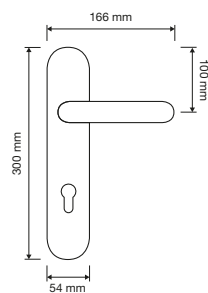

made in Italy | patented design

bronzo opaco
matt bronze
BM

cromo lucido
polished chrome
CR

cromo satinato
satin chrome
CS

oro zecchino
gold plated
OZ

1690 RB 023

1690 RB 025

1691 PL