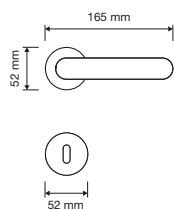

made in Italy | patented design

bronzo opaco
matt bronze
BM

cromo lucido
polished chrome
CR

cromo satinato
satin chrome
CS

oro zecchino
gold plated
OZ

1690 RB 023

1690 RB 025

1691 PL