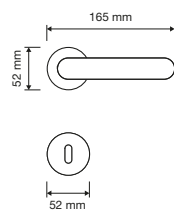

made in Italy | patented design

bronzo opaco
matt bronze
BM

cromo lucido
polished chrome
CR

cromo satinato
satin chrome
CS

oro zecchino
gold plated
OZ

1690 RB 023

1690 RB 025

1691 PL