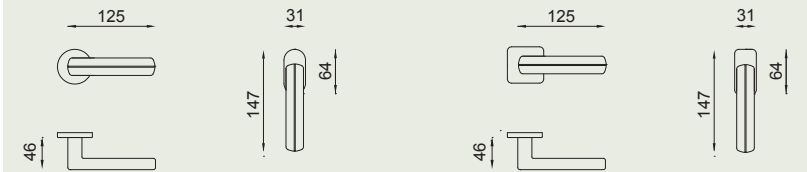

VB12
PGS

Ottone stampato a caldo
Hot stamped brass

CCS
Cromo - Power cromo satinato
Chrome - Power satin chrome

PGS*
PVD grafite satinato
Satin graphite PVD

ONS*
Nickel satinato
Satin nickel

vita B 02 - CCS
Cromo - Power cromo satinato
Chrome - Power satin chrome

vita B 02 - PGS*
PVD grafite satinato
Satin graphite PVD

vita B 02 - ONS*
Nickel satinato
Satin nickel

Fino esaurimento scorte (rosetta 52)
While still in stock (52 rose)

* su ordinazione / on demand