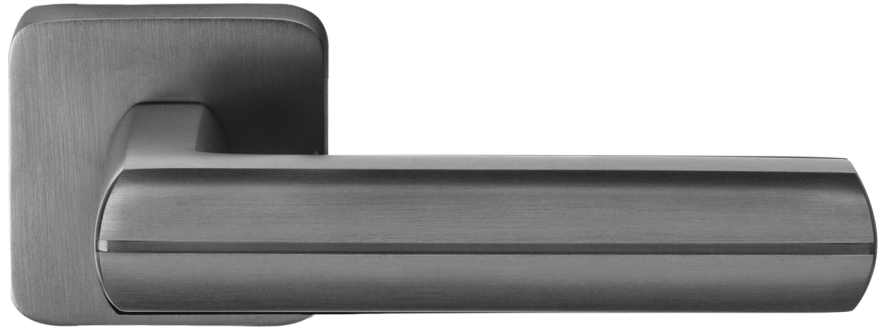

vita B

design:
Mauro Ronchi

VB12
PGS

Ottone stampato a caldo
Hot stamped brass

CCS
Cromo - Power cromo satinato
Chrome - Power satin chrome

PGS*
PVD grafite satinato
Satin graphite PVD

ONS*
Nickel satinato
Satin nickel

vita B 02 - CCS
Cromo - Power cromo satinato
Chrome - Power satin chrome

vita B 02 - PGS*
PVD grafite satinato
Satin graphite PVD

vita B 02 - ONS*
Nickel satinato
Satin nickel

Fino esaurimento scorte (rosetta 52)
While still in stock (52 rose)