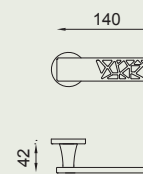

* su ordinazione / on demand