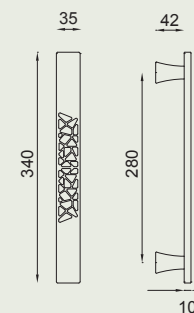

aretè

design:
Mauro Ronchi

Ottone forgiato
Forged brass

AB
Bronzato
Antique bronze

OGH
Bronzo satinato opaco
Matt satin bronze

OC
Power cromo lucido
Power polished chrome

PCS
Power cromo satinato
Power satin chrome

PGS*
PVD grafite satinato
Satin graphite PVD

PVX*
PVD inox
Steel PVD

*** su ordinazione / on demand**

VIS AT12

VIS AT22V

AT27

FINE AT40

LOCK AT22TS